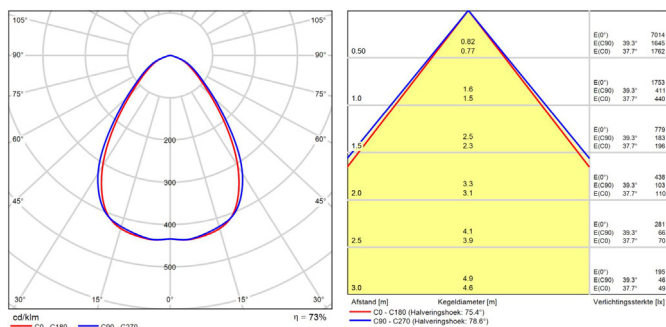

PHOTOMETRIC SPECIFICATIONS

LED DOWNLIGHT MADO 150 25W 3000K MATT

PRAGMALUX

All rights reserved. Pragmalux - PDL Lighting Group B.V. retains the right to modify product specifications without any prior notice or obligation and does not assume any liability for any consequences of using this document. Subject to errors and printing errors. Luminous flux tolerance: +/- 10%. Power consumption tolerance: +/- 10%.

Version: January 2021

CERTIFICATES & STANDARDS

Driver certificates	CE
Fixture certificates	CE
Ingress protection	IP20
Protection class	II
Protection class IK	02

CAPABILITIES

Dimmable	No / Yes
LED Module replaceable	No

874/2012