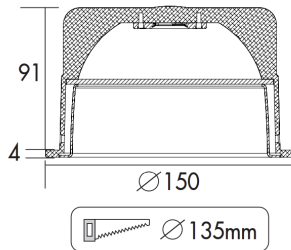

MADO 150 LED DOWNLIGHT

ITEM CODE	DESCRIPTION	W	LM	LM/W	KELVIN	LIFETIME L80B10	BEAM ANGLE
3501429	LED Downlight MADO 150 33W 3000K 3740lm Ø150 Z:135 †91 Gloss	33	3740	113	3000	100000	83°
3501430	LED Downlight MADO 150 33W 4000K 3930lm Ø150 Z:135 †91 Gloss	33	3930	119	4000	100000	83°

TECHNICAL DATA

ELECTRICAL DATA

Voltage (V)	220-240
Frequency (Hz)	50/60
Power factor (λ)	≥0.95
Operating mode	External LED Driver

TEMPERATURES & OPERATING CONDITIONS

Ambient temperature	25°C

COLORS & MATERIALS

Color (Housing)	White
Material (Housing)	Aluminum
Material (Reflector)	Aluminum

DIMENSIONS